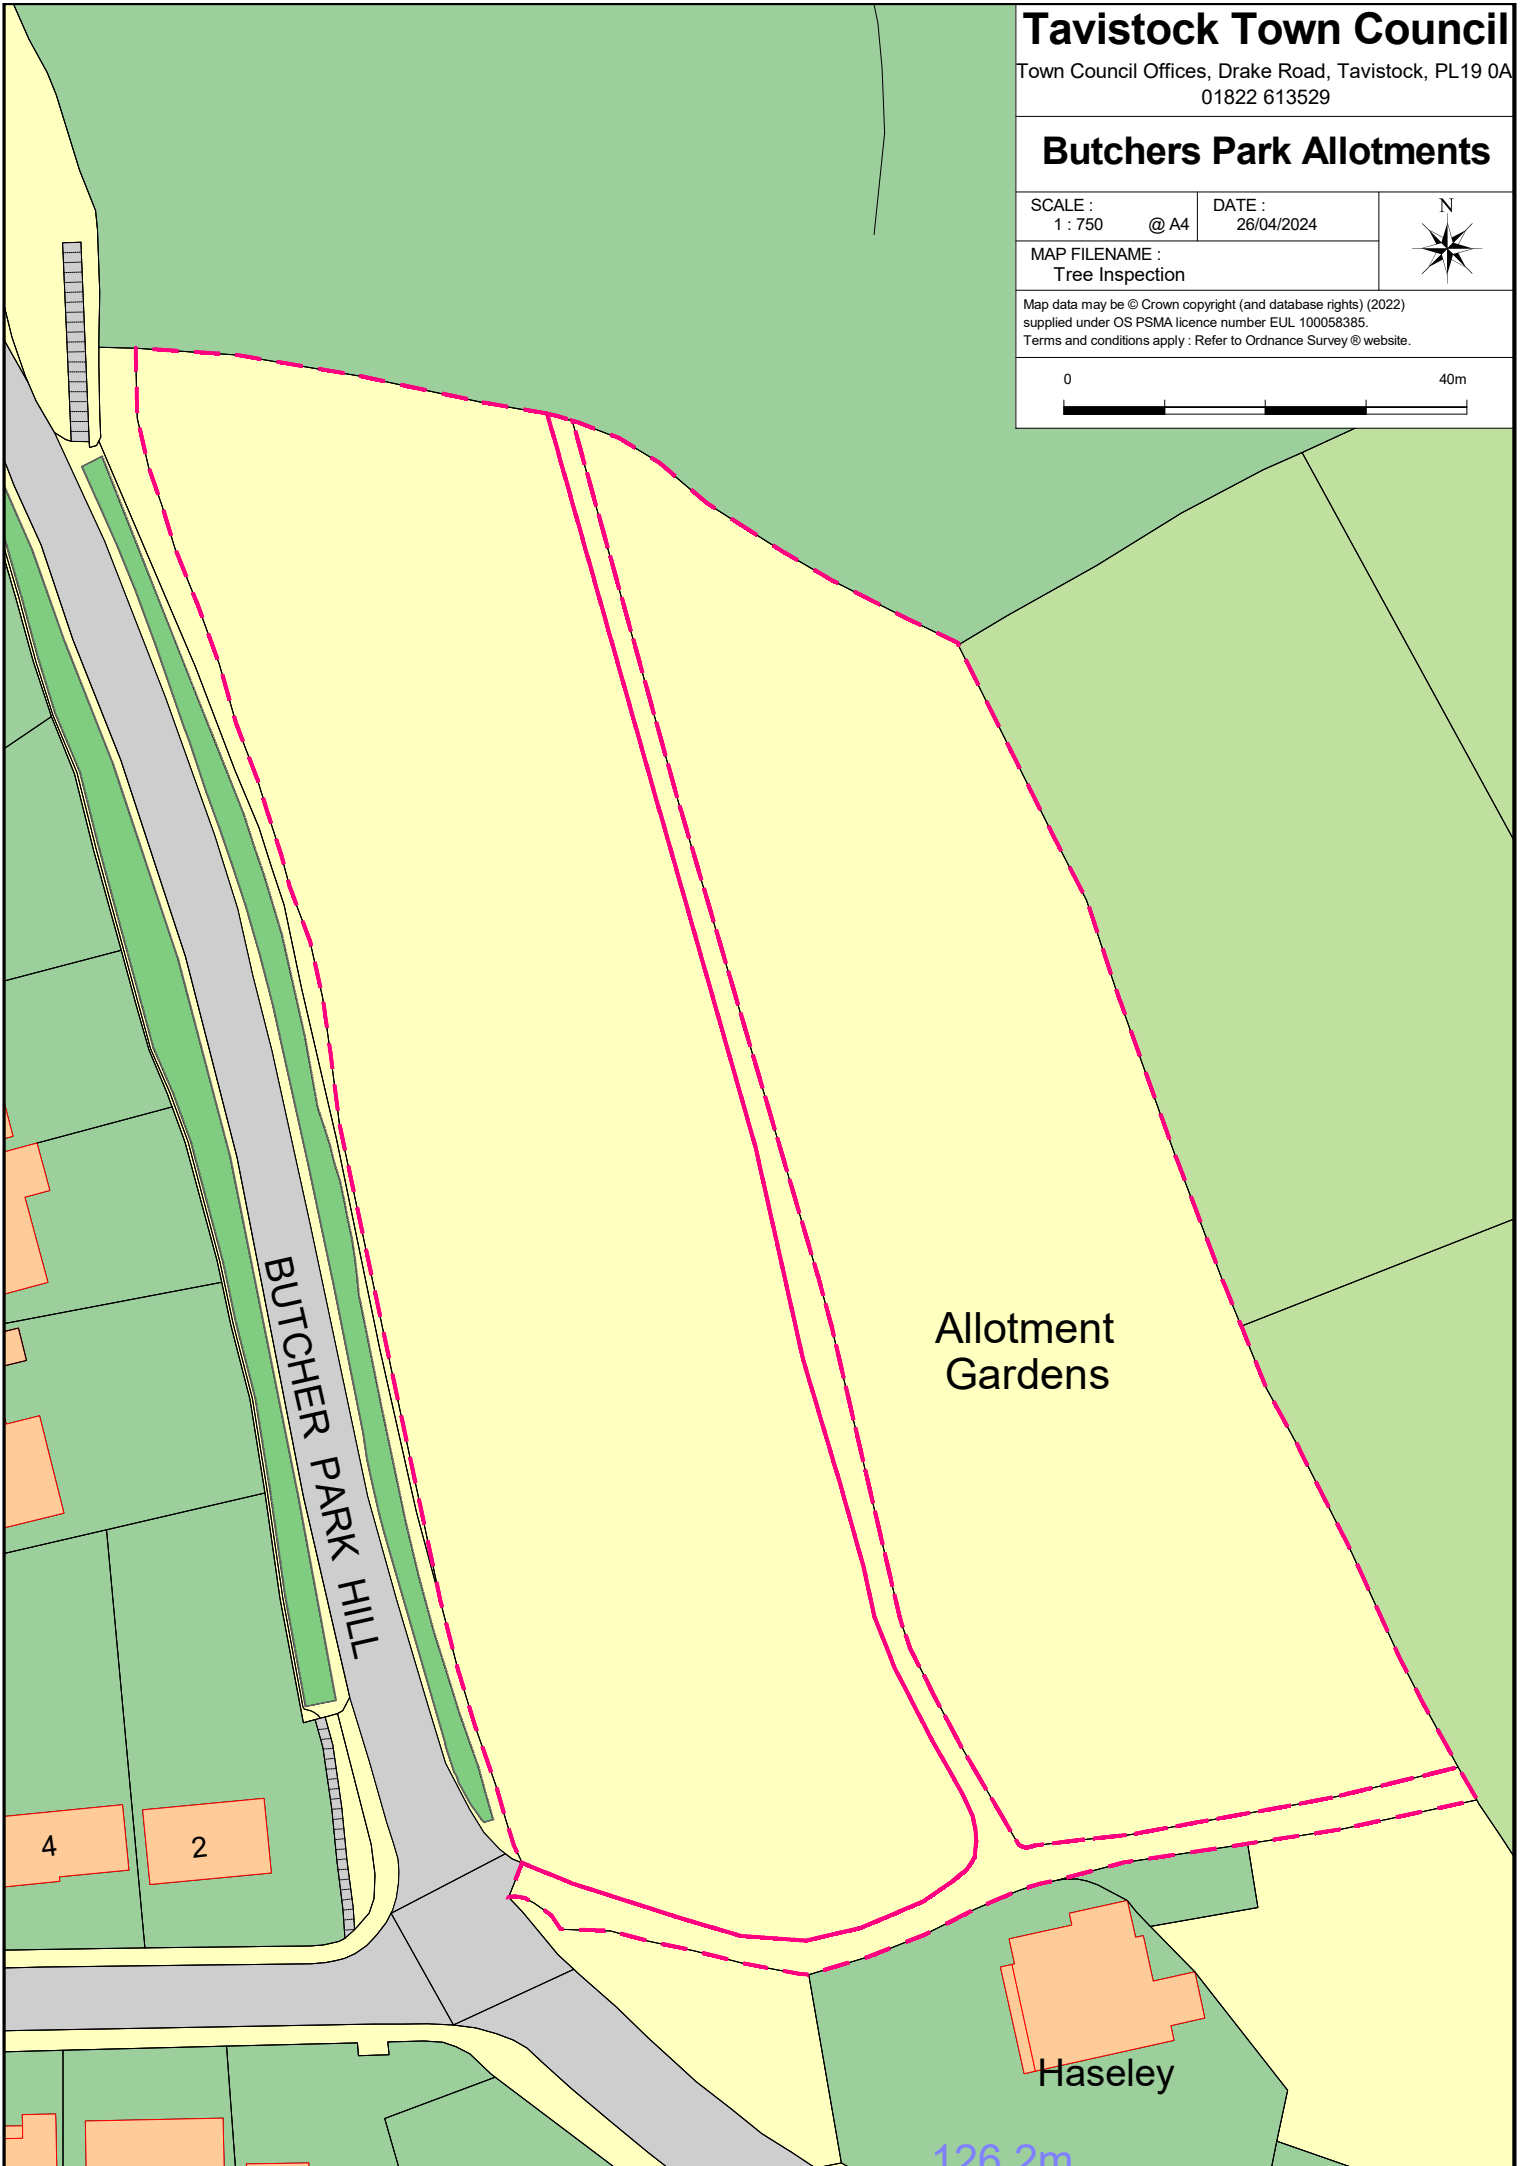

Tavistock Town Council

Town Council Offices, Drake Road, Tavistock, PL19 0A
01822 613529

Butchers Park Allotments

SCALE :
1 : 750 @ A4

DATE :
26/04/2024

MAP FILENAME :
Tree Inspection

Map data may be © Crown copyright (and database rights) (2022)
supplied under OS PSMA licence number EUL 100058385.
Terms and conditions apply : Refer to Ordnance Survey @ website.

BUTCHER PARK HILL

Allotment
Gardens

4

2

Haseley

126.2m